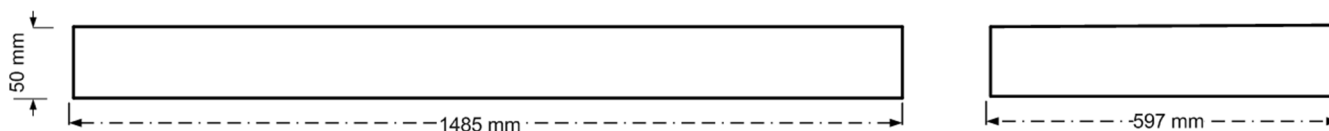

Dimensional Drawing

ELMASCO INDUSTRIES S.A.

Head Office : 44 K. Palama, 14343 N. Chalkidona, Athens, Greece

Production Plant : Ag. Adrianos, 21100 Nafplio, Greece

Email: elmasco@elmasco.eu

Tel : +30 210 2583100

Fax: +30 210 2583107